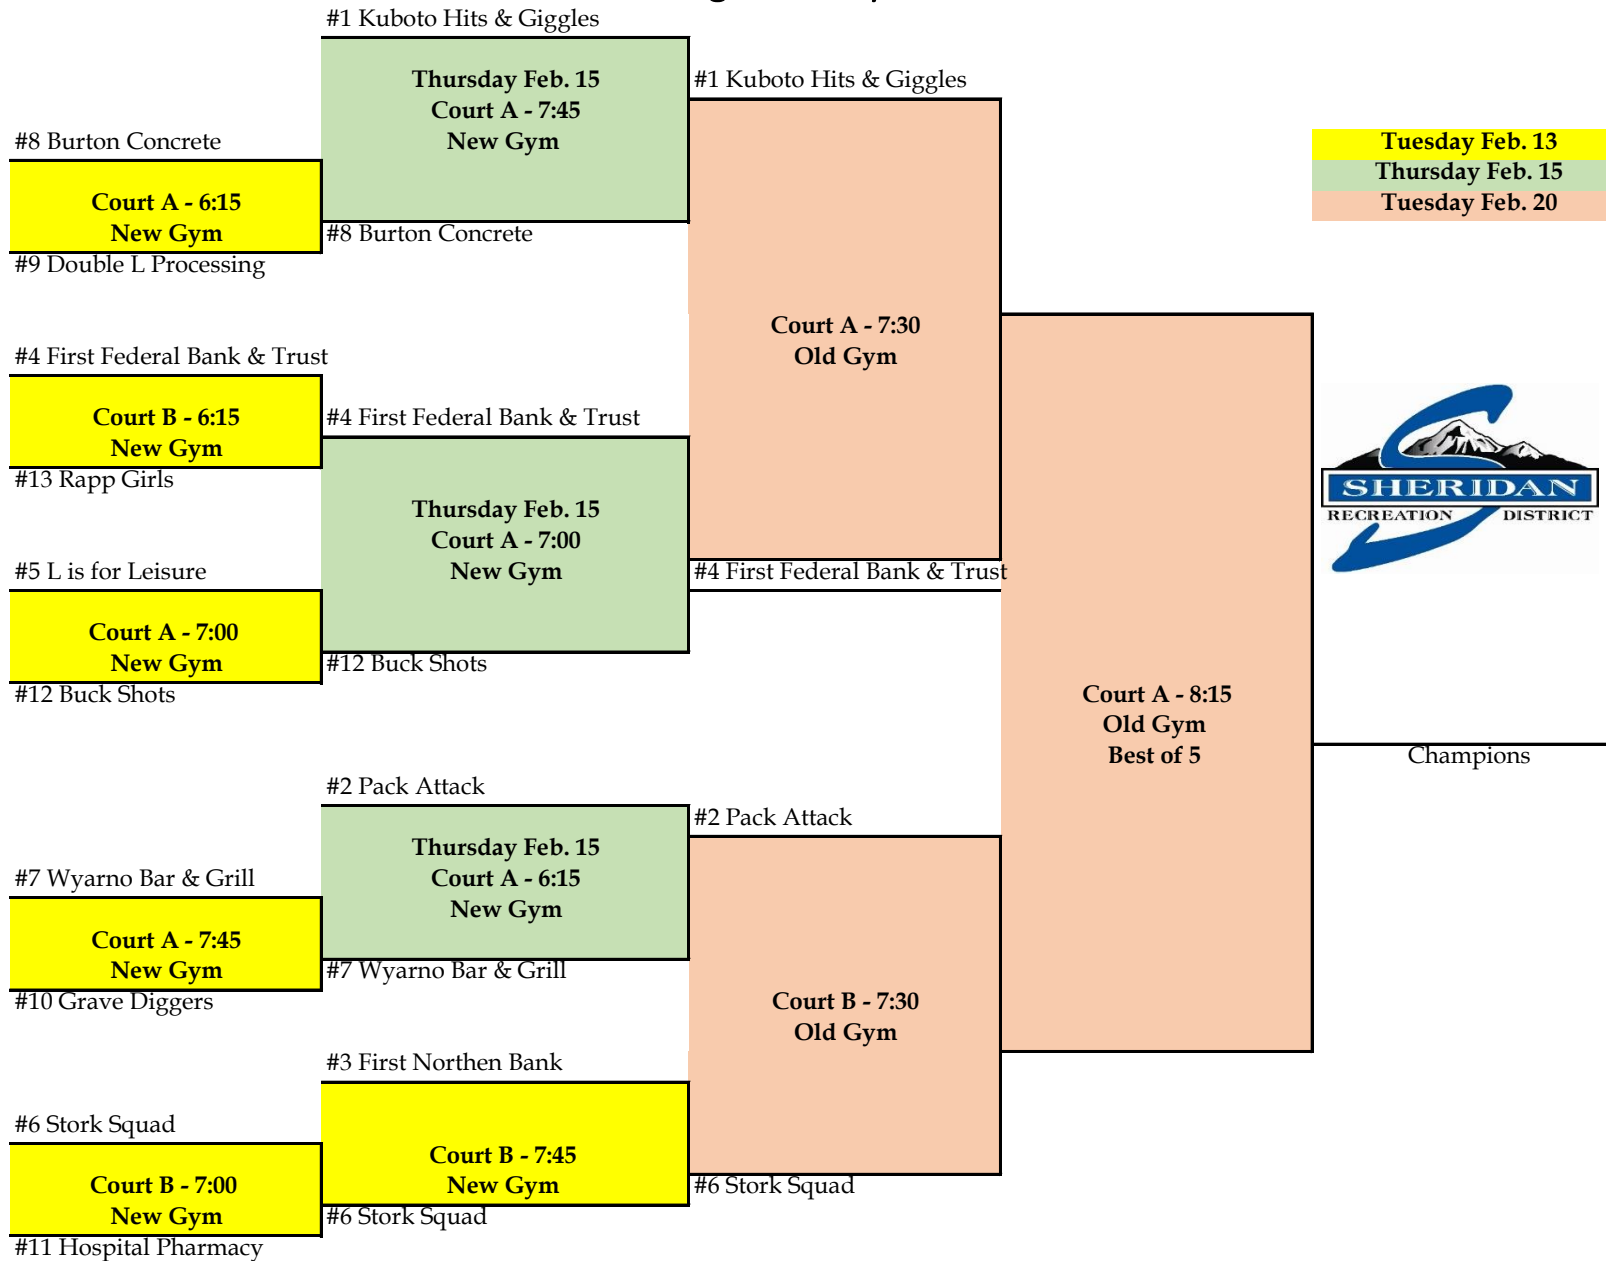

SRD B League Volleyball Bracket

Tuesday Feb. 13
 Thursday Feb. 15
 Tuesday Feb. 20

Champions